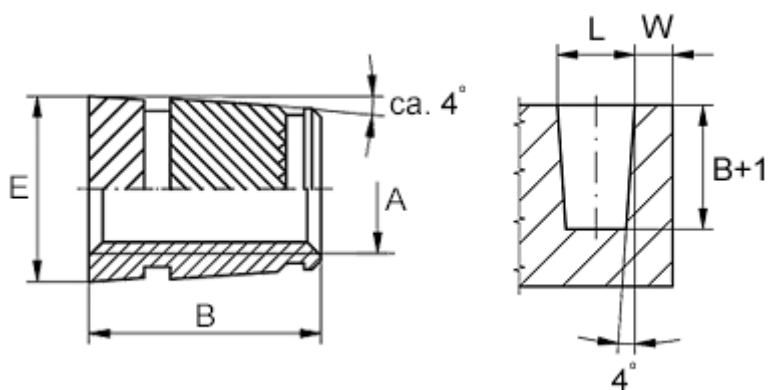

# Data Sheet

Article number: 12853100040800  
Description: KLEE-coil 853 100 040.800  
M4 brass

## Measures

Female thread A	= M4
Length B	= 7.5
Min distance to edge W	= 2.0
Outer diameter E	= 6.0
Recommended bore diameter $W + 0.1$	= 5.8